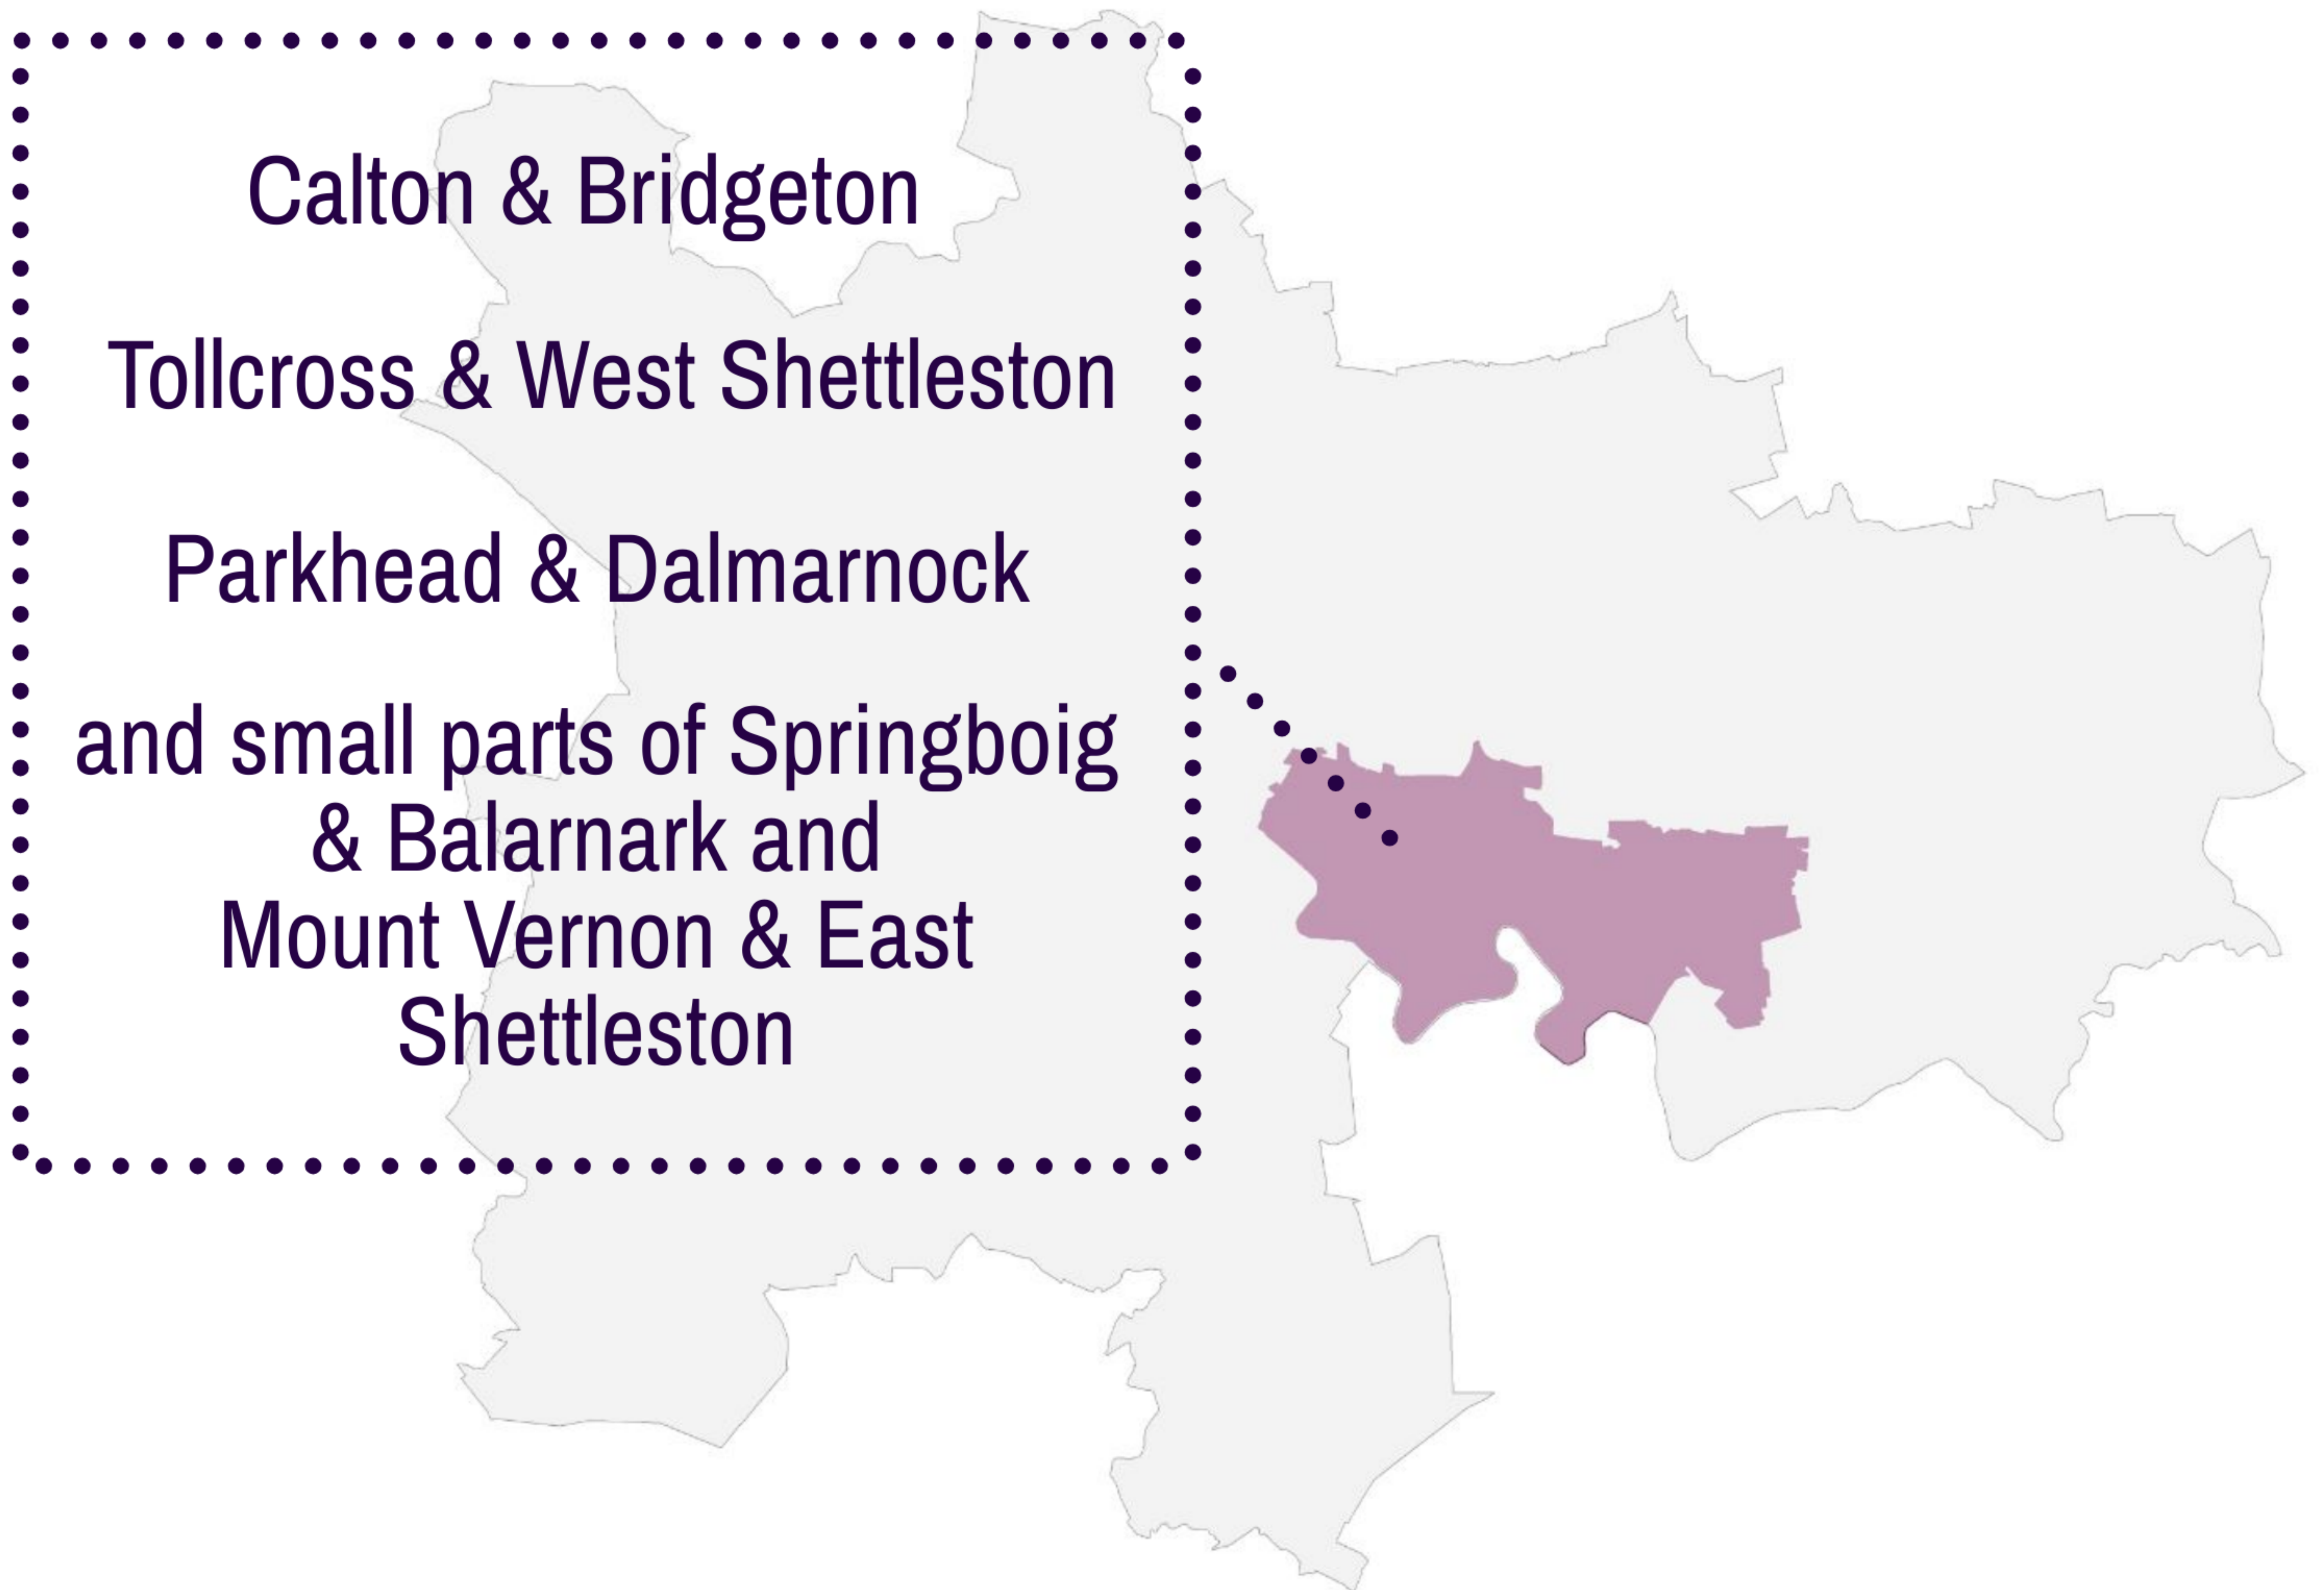

# Evaluation of childcare in the CHANGE area

CHANGE is a project working with communities to develop childcare services. Data in this infographic collected June 2018.

The CHANGE area is situated in Glasgow's east end and includes the following neighbourhoods:

## Childcare capacity in the project area

Preschool, out-of-school, and childminder provision only covered 16% of all children living within the area

Glasgow City Council nurseries were in high demand - all 6 were operating at full capacity with a waiting list of 445 children